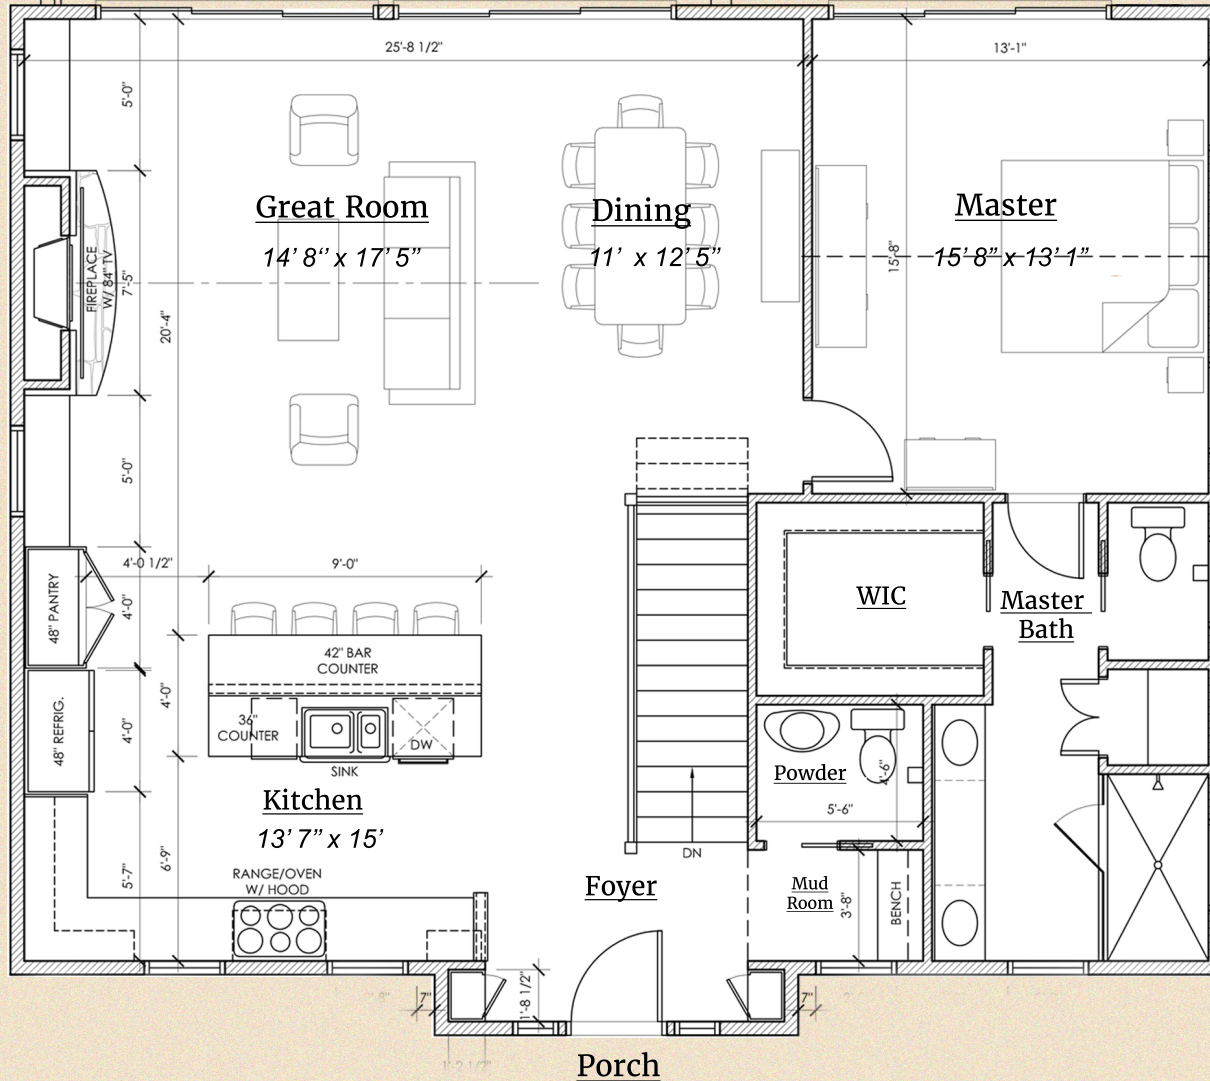

**AREA CALCULATIONS**

MAIN FLOOR (HEATED)	= 1262 SF
LOWER FLOOR (HEATED)	= 1280 SF
<b>TOTAL HEATED</b>	<b>= 2542 SF</b>
COVERED FRONT PORCH	= 288 SF

# Snowmass Model

## 3 bed 3.5 bath 2542 SF

Upper Covered Deck

Uncovered Deck

1

**MAIN LEVEL FLOOR PLAN**

# Snowmass Model

3 bed 3.5 bath 2542 SF