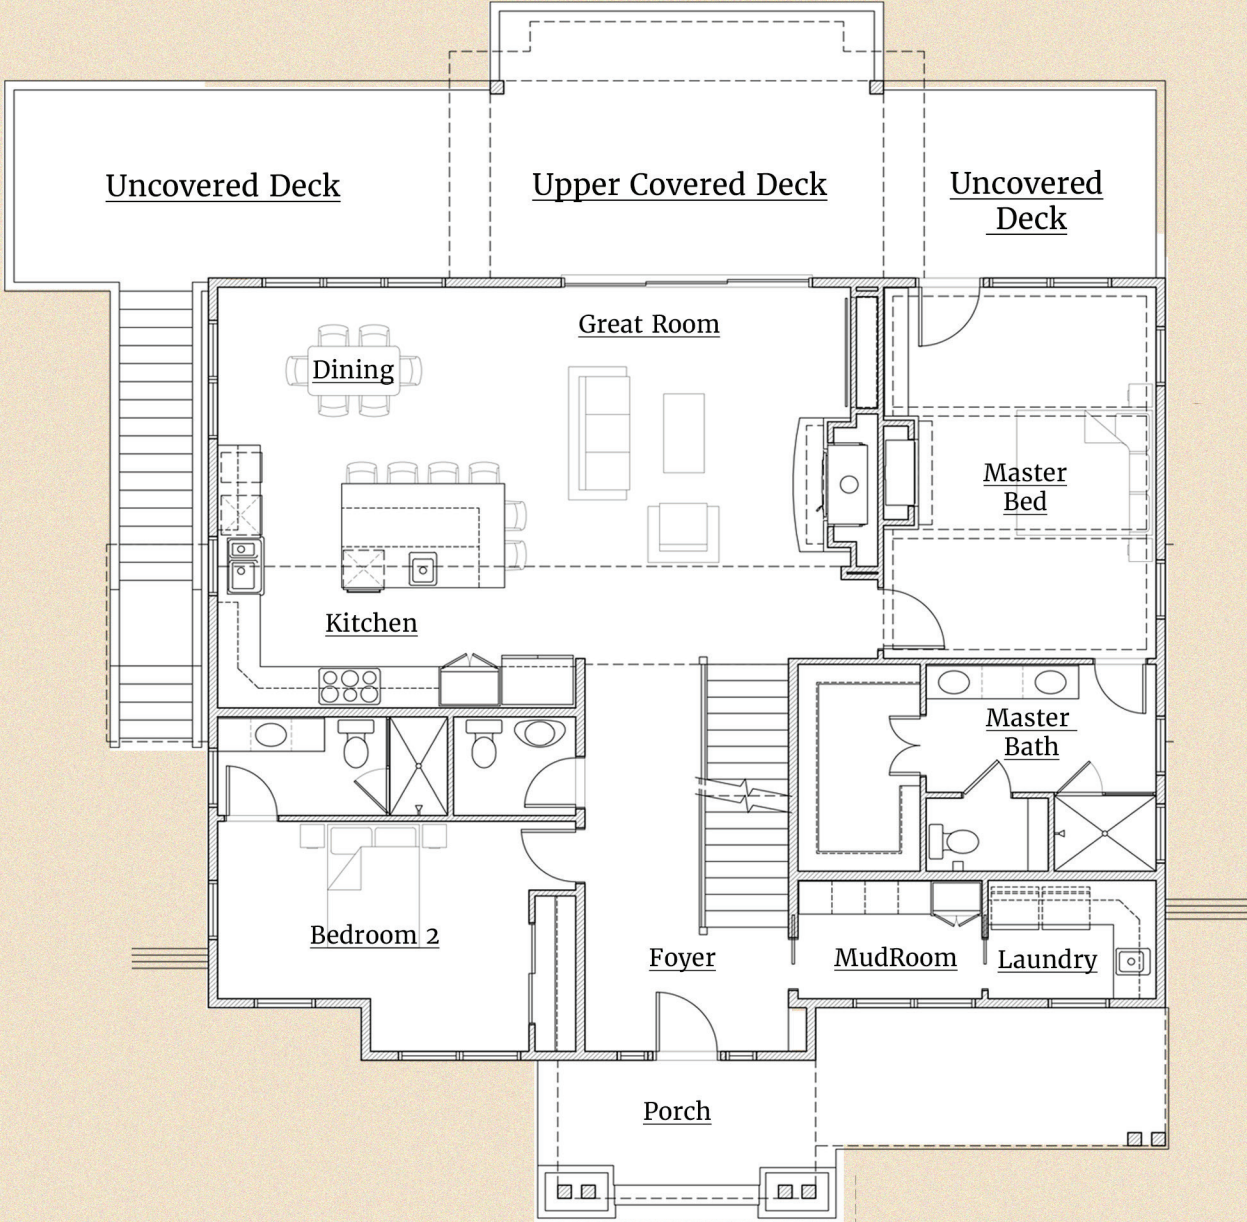

Big Sky Model

5 Bed / 5.5 Bath 3600 SF

1

MAIN LEVEL FLOOR PLAN

Big Sky Model

5 Bed / 5.5 Bath 3600 SF

2 SECOND LEVEL FLOOR PLAN

Big Sky Model

5 Bed / 5.5 Bath 3600 SF

3 LOWER LEVEL FLOOR PLAN