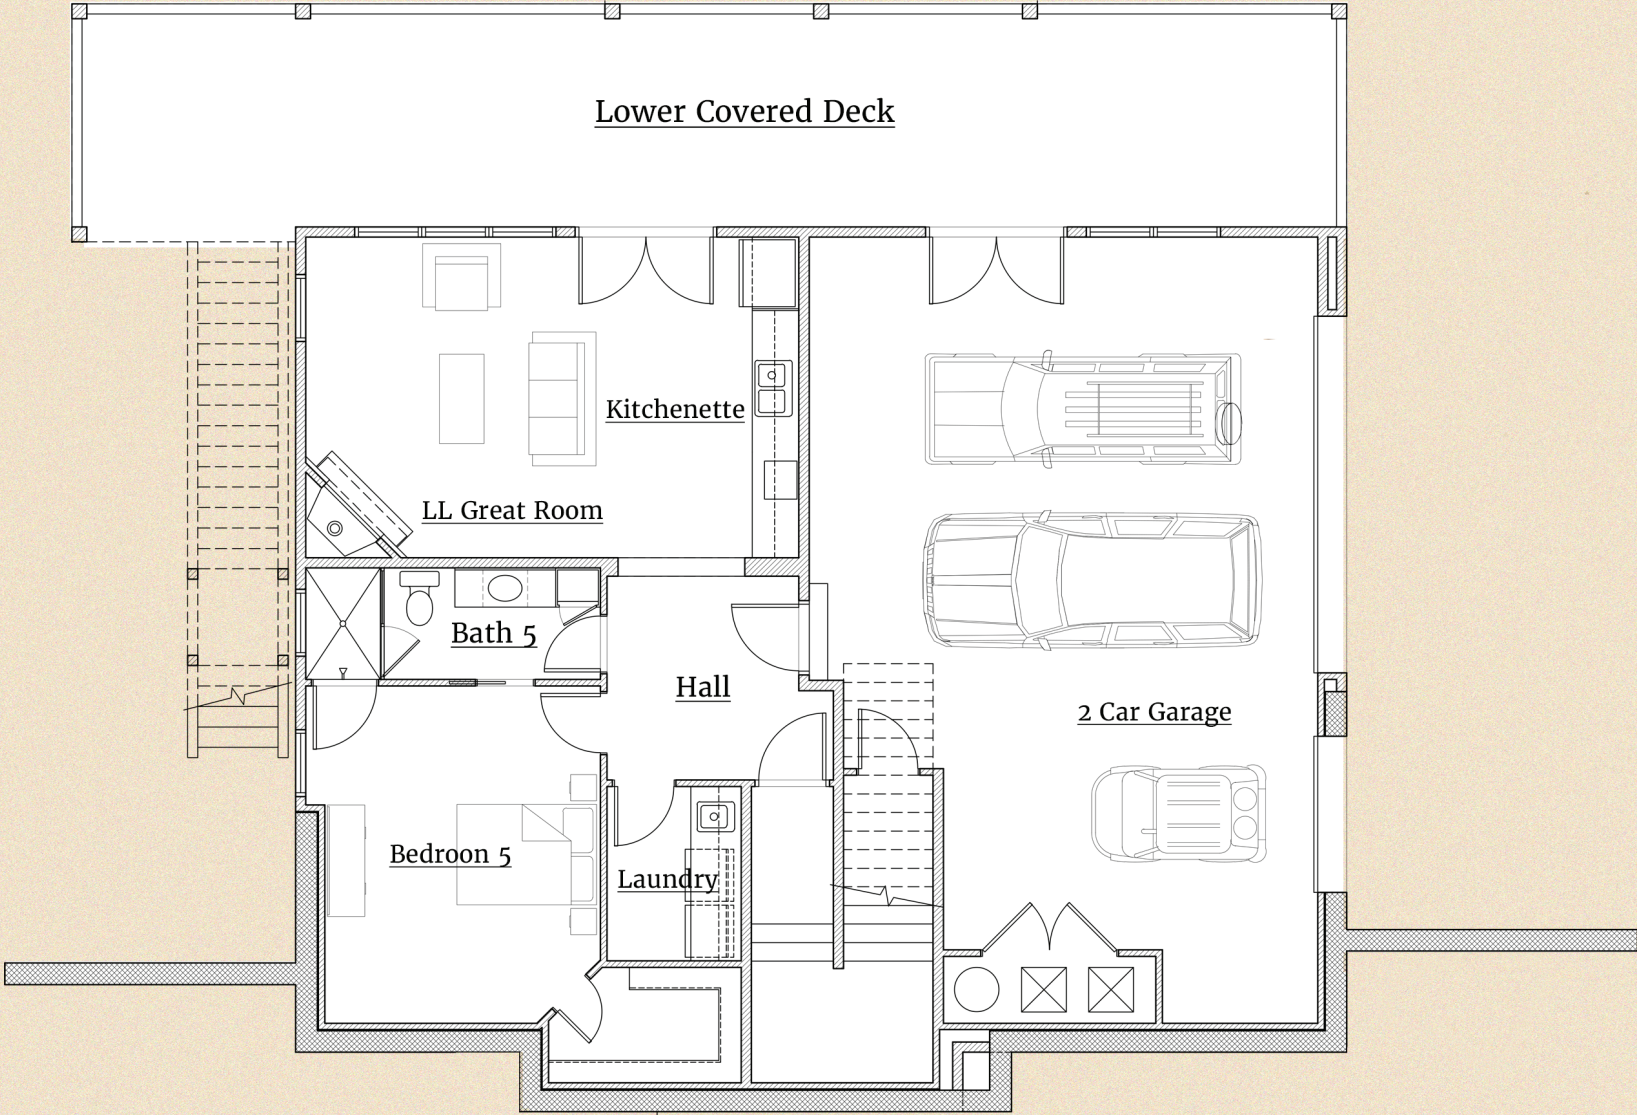

Big Sky Model

5 Bed / 5.5 Bath 3600 SF

1

MAIN LEVEL FLOOR PLAN

Big Sky Model

5 Bed / 5.5 Bath 3600 SF

2 SECOND LEVEL FLOOR PLAN

Big Sky Model

5 Bed / 5.5 Bath 3600 SF

3 LOWER LEVEL FLOOR PLAN