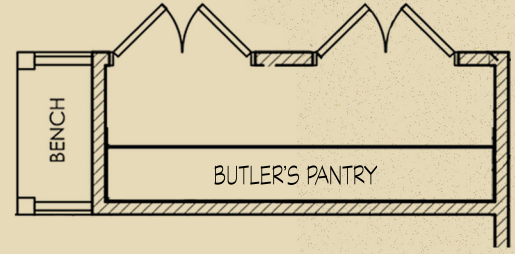

B

MAIN LEVEL  
FLOOR PLAN "B"

# Bear Valley Model

3 Bed / 3.5 Bath 1969 SF

CENTER FLOOR  
PLAN OPITONS

OPITON A (as shown)

OPITON B

OPITON C

OPITON D

B

MAIN LEVEL  
FLOOR PLAN "B"

3 BED LOWER LEVEL  
FLOOR PLAN