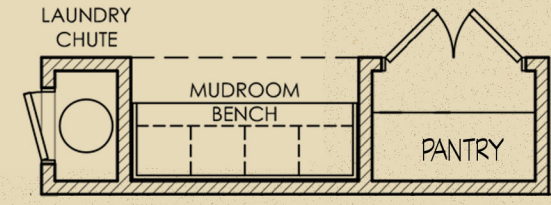

# Bear Valley Model

3 Bed / 3.5 Bath 1969 SF

CENTER FLOOR  
PLAN OPITONS

OPITON A (as shown)

OPITON B

OPITON C

OPITON D

B