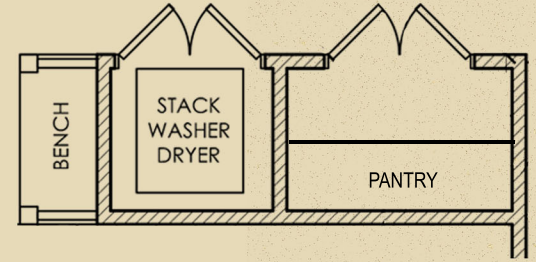

B

MAIN LEVEL  
FLOOR PLAN "B"

# Bear Valley Model

3 Bed / 3.5 Bath 1969 SF

CENTER FLOOR  
PLAN OPITONS

OPITON A (as shown)

OPITON B

OPITON C

OPITON D

B