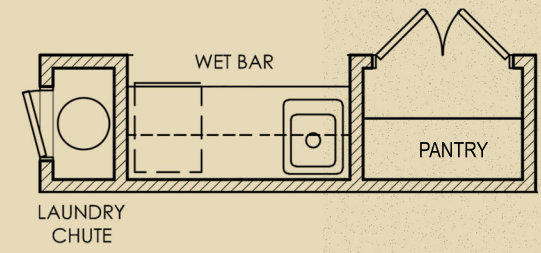

# Bear Valley Model

3 Bed / 3.5 Bath 1969 SF

CENTER FLOOR  
PLAN OPITONS

OPITON A (as shown)

OPITON B

OPITON C

OPITON D

B