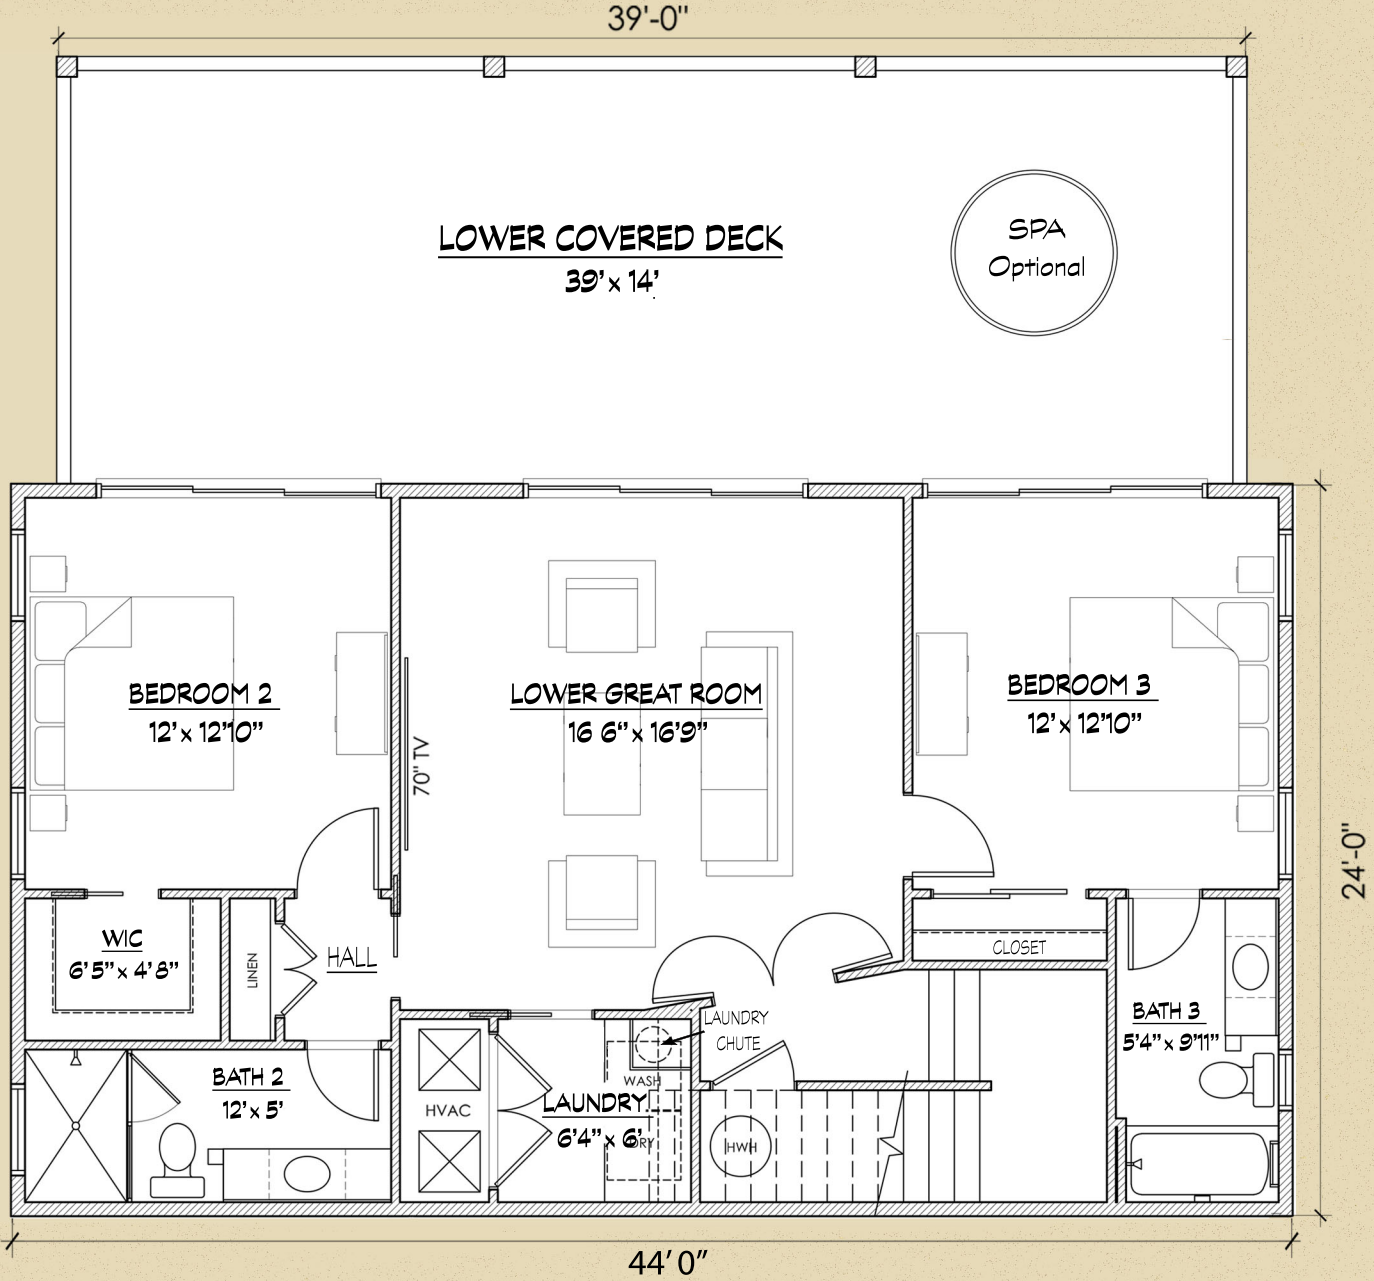

B

MAIN LEVEL  
FLOOR PLAN "B"

# Bear Valley Model

3 Bed / 3.5 Bath 1969 SF

CENTER FLOOR  
PLAN OPITONS

OPITON A (as shown)

OPITON B

OPITON C

OPITON D

B

MAIN LEVEL  
FLOOR PLAN "B"

3 BED LOWER LEVEL  
FLOOR PLAN

# Bear Valley Model

3 Bed / 3.5 Bath 1969 SF

3 BED LOWER LEVEL  
FLOOR PLAN