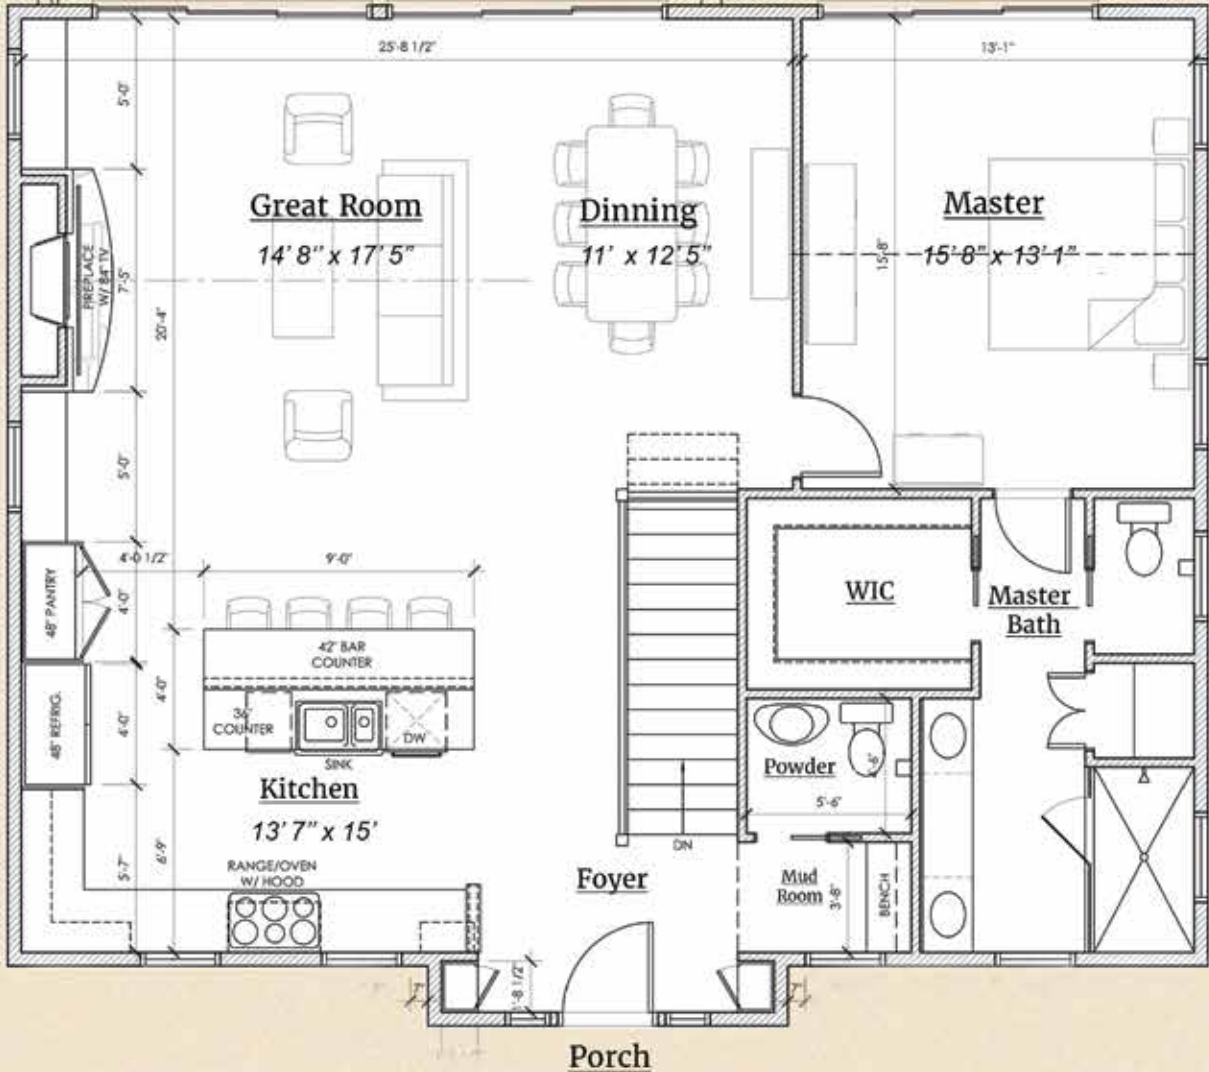

AREA CALCULATIONS	
MAIN FLOOR (HEATED)	= 1262 SF
LOWER FLOOR (HEATED)	= 1280 SF
TOTAL HEATED	= 2542 SF
COVERED FRONT PORCH	= 288 SF

Snowmass Model

3 bed 3.5 bath 2542 SF

Upper Covered Deck

Uncovered Deck

1

MAIN LEVEL FLOOR PLAN

Snowmass Model

3 bed 3.5 bath 2542 SF

Privacy Option