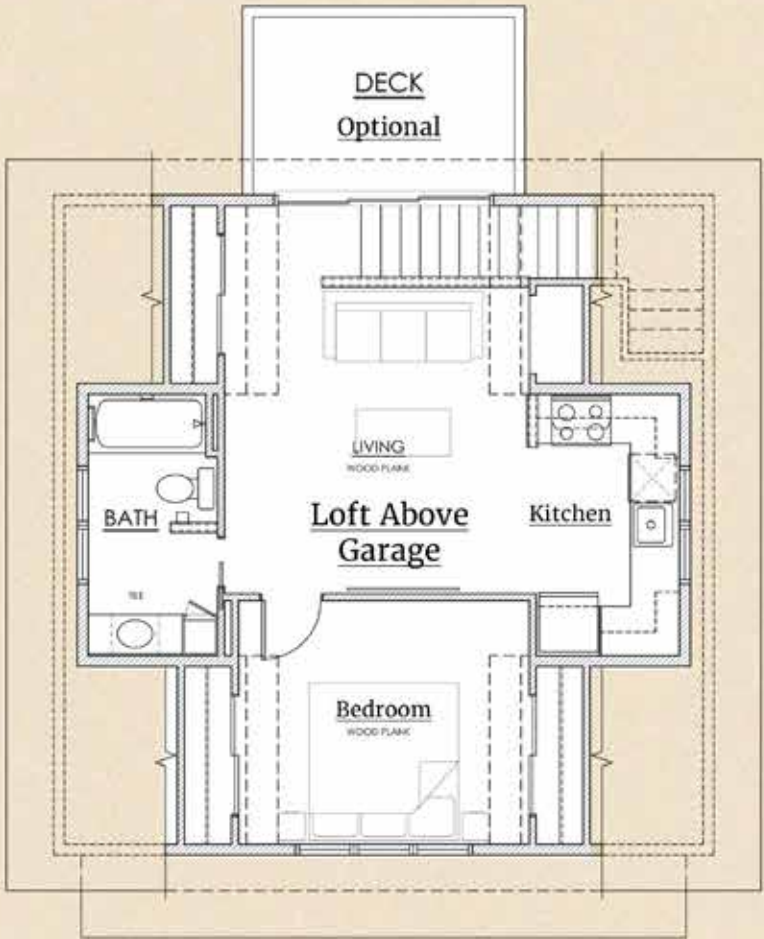

Garage w/ Bonus Room

348 HSF 1,132 TSF

2

SECOND LEVEL GARAGE

1

MAIN LEVEL GARAGE

See Sales Team for additional information on pricing

Garage with Loft

1 Bed 1 Bath
784 Heated SF 1,343 Total SF

2 SECOND LEVEL LOFT

1 MAIN LEVEL GARAGE

See Sales Team for additional information on pricing