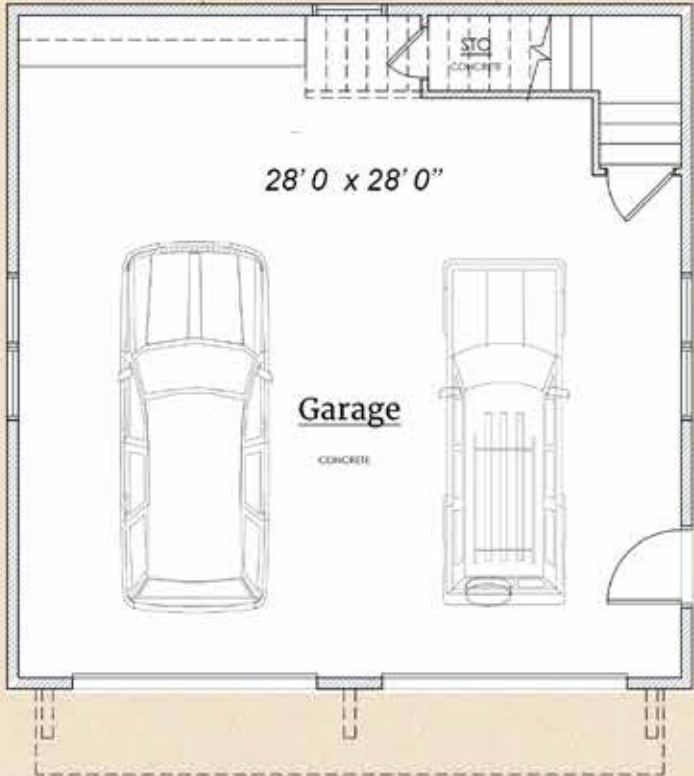

Garage w/ Bonus Room

348 HSF 1,132 TSF

2

SECOND LEVEL GARAGE

1

MAIN LEVEL GARAGE

See Sales Team for additional information on pricing

Garage with Loft

1 Bed 1 Bath
784 Heated SF 1,343 Total SF

2 SECOND LEVEL LOFT

1 MAIN LEVEL GARAGE

See Sales Team for additional information on pricing