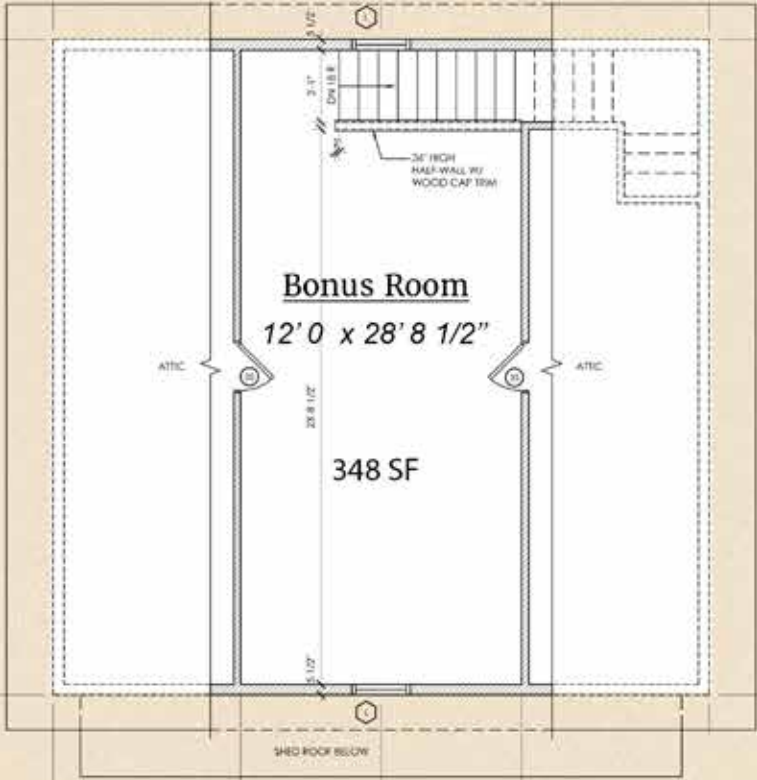

Garage w/ Bonus Room

348 HSF 1,132 TSF

2

SECOND LEVEL GARAGE

1

MAIN LEVEL GARAGE

See Sales Team for additional information on pricing

Garage with Loft

1 Bed 1 Bath
784 Heated SF 1,343 Total SF

2 SECOND LEVEL LOFT

1 MAIN LEVEL GARAGE

See Sales Team for additional information on pricing