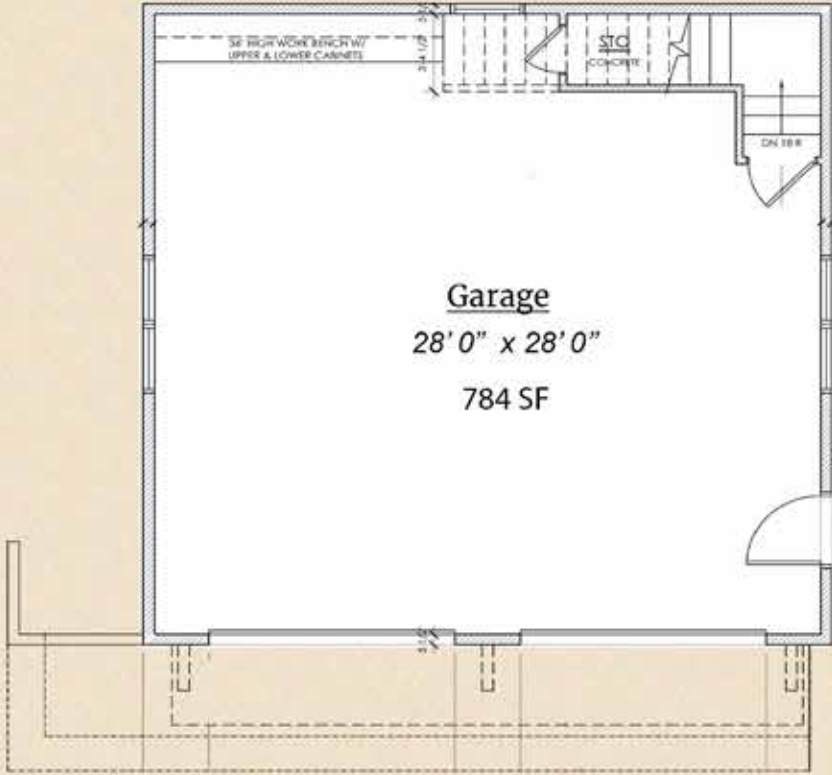

Garage w/ Bonus Room

348 HSF 1,132 TSF

2

SECOND LEVEL GARAGE

1

MAIN LEVEL GARAGE

See Sales Team for additional information on pricing

Garage with Loft

1 Bed 1 Bath
784 Heated SF 1,343 Total SF

2 SECOND LEVEL LOFT

1 MAIN LEVEL GARAGE

See Sales Team for additional information on pricing